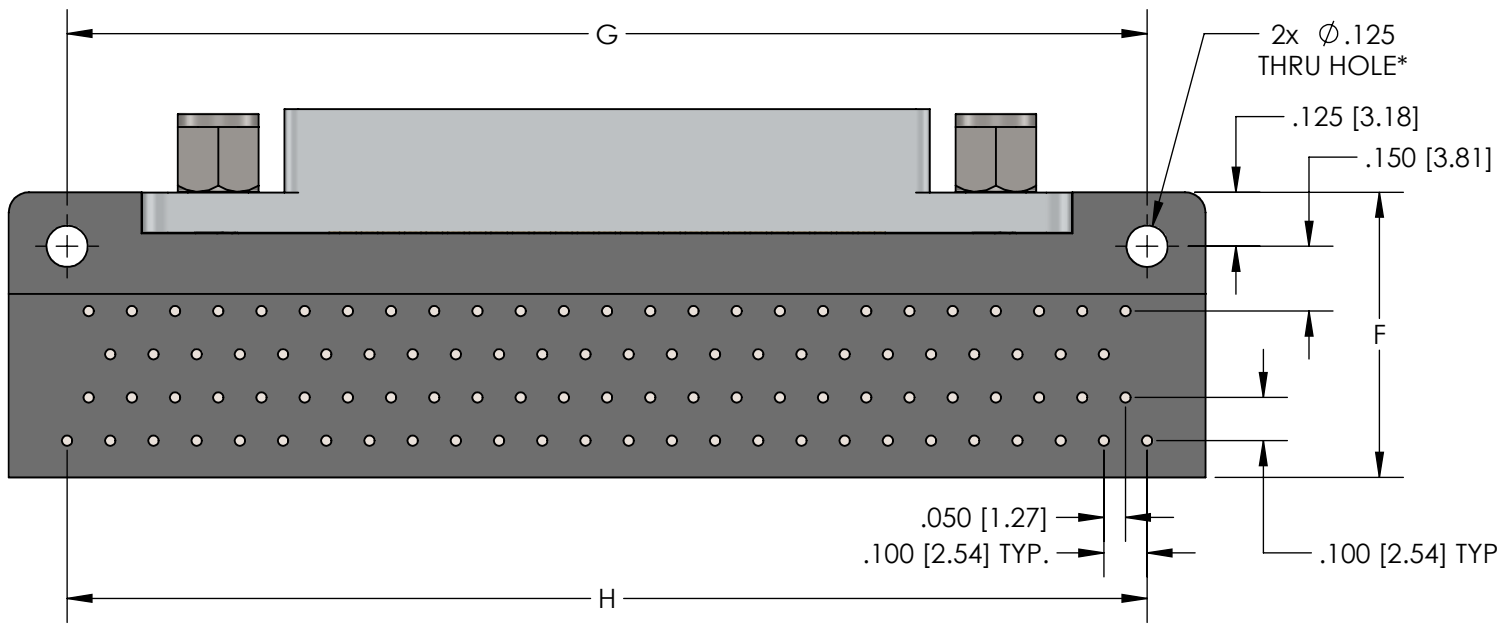

FRONT VIEW - PLUG (PINS)

FRONT VIEW - PLUG (SOCKETS)

FRONT VIEW - RECEPTACLE (SOCKETS)

FRONT VIEW - RECEPTACLE (PINS)

**BOTTOM VIEW - RECEPTACLE
SIZE 100**

**BOTTOM VIEW - RECEPTACLE
SIZE 9, 15, 21, 25, 31, AND 37**

*** THREADED INSERTS AVAILABLE IN PLACE OF THRU HOLES**

- #2-56 AVAILABLE ON SIZES 9 THRU 51-3
- #4-40 AVAILABLE ON SIZE 100

**BOTTOM VIEW - RECEPTACLE
SIZE 51-3**