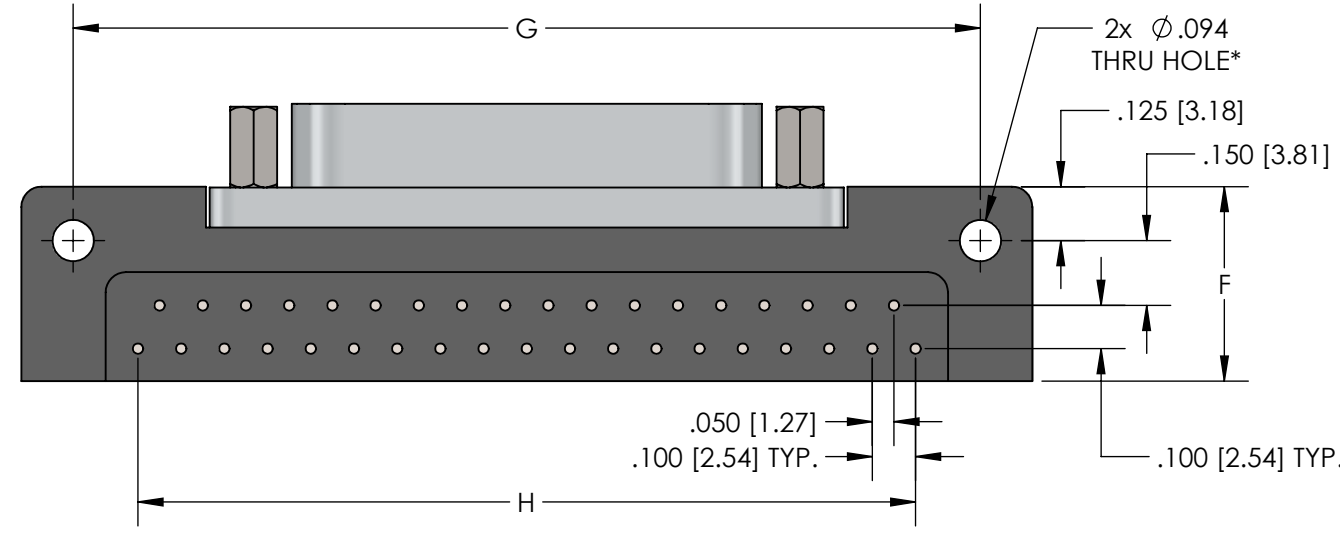

FRONT VIEW - PLUG (PINS)

FRONT VIEW - PLUG (SOCKETS)

FRONT VIEW - RECEPTACLE (SOCKETS)

FRONT VIEW - RECEPTACLE (PINS)

**BOTTOM VIEW - RECEPTACLE
SIZE 100**

**BOTTOM VIEW - RECEPTACLE
SIZE 9, 15, 21, 25, 31, AND 37**

*** THREADED INSERTS AVAILABLE IN PLACE OF THRU HOLES**

- #2-56 AVAILABLE ON SIZES 9 THRU 51-3
- #4-40 AVAILABLE ON SIZE 100

**BOTTOM VIEW - RECEPTACLE
SIZE 51-3**