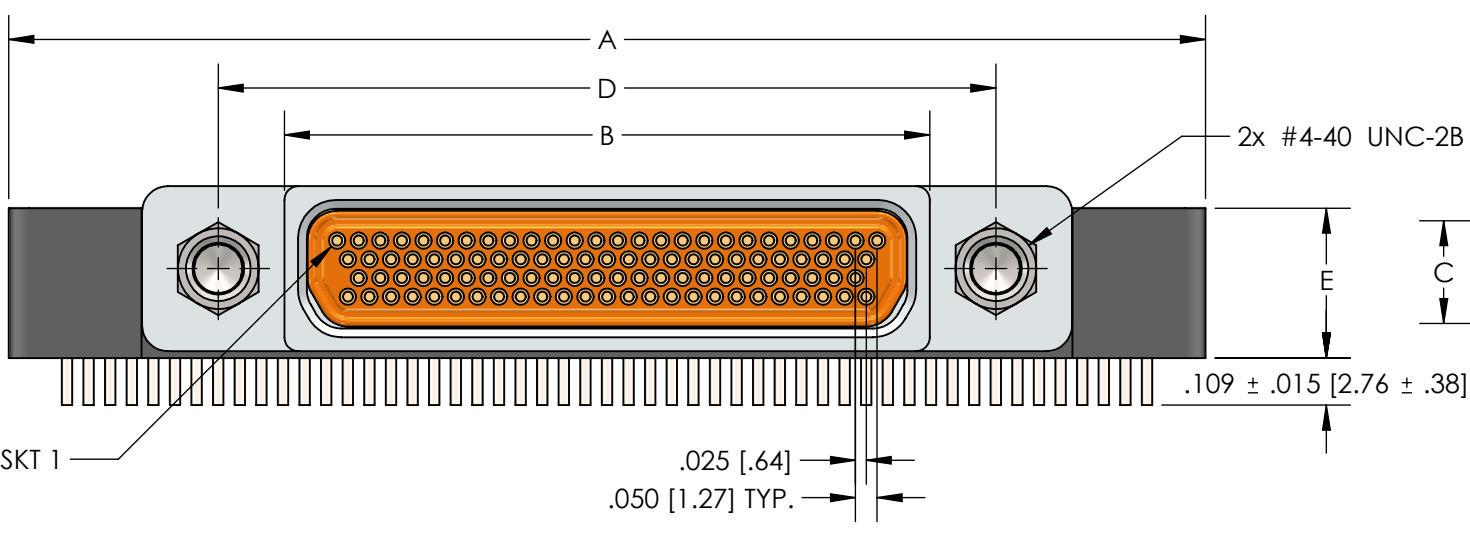

FRONT VIEW - PLUG (PINS)

FRONT VIEW - PLUG (SOCKETS)

FRONT VIEW - RECEPTACLE (SOCKETS)

FRONT VIEW - RECEPTACLE (PINS)

**BOTTOM VIEW - RECEPTACLE
SIZE 100**

**BOTTOM VIEW - RECEPTACLE
SIZE 9, 15, 21, 25, 31, AND 37**

*** THREADED INSERTS AVAILABLE IN PLACE OF THRU HOLES**

- #2-56 AVAILABLE ON SIZES 9 THRU 51-3
- #4-40 AVAILABLE ON SIZE 100

**BOTTOM VIEW - RECEPTACLE
SIZE 51-3**