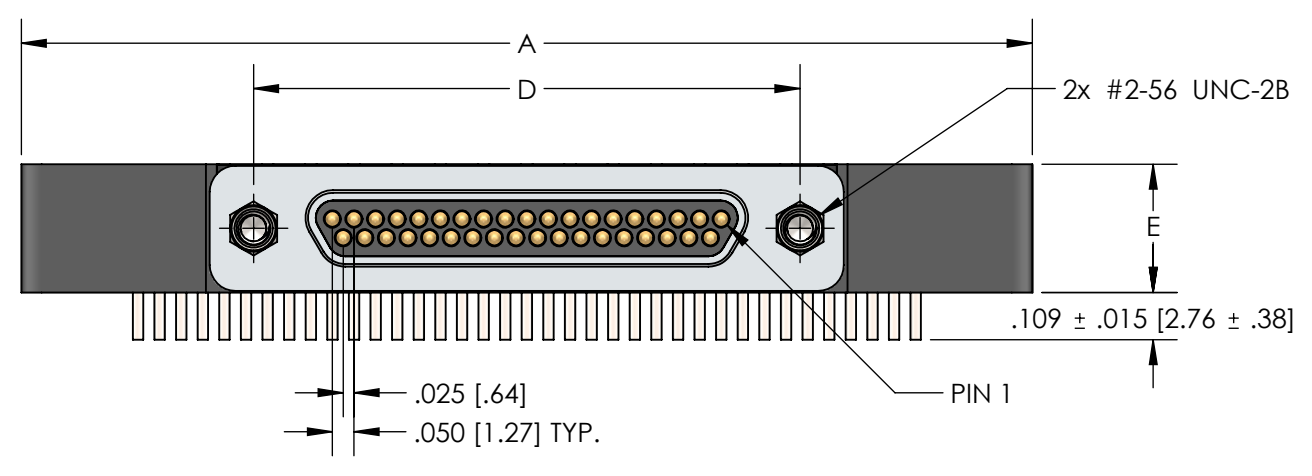

FRONT VIEW - PLUG (PINS)

FRONT VIEW - PLUG (SOCKETS)

FRONT VIEW - RECEPTACLE (SOCKETS)

FRONT VIEW - RECEPTACLE (PINS)

**BOTTOM VIEW - RECEPTACLE
SIZE 100**

**BOTTOM VIEW - RECEPTACLE
SIZE 9, 15, 21, 25, 31, AND 37**

*** THREADED INSERTS AVAILABLE IN PLACE OF THRU HOLES**

- #2-56 AVAILABLE ON SIZES 9 THRU 51-3
- #4-40 AVAILABLE ON SIZE 100

**BOTTOM VIEW - RECEPTACLE
SIZE 51-3**