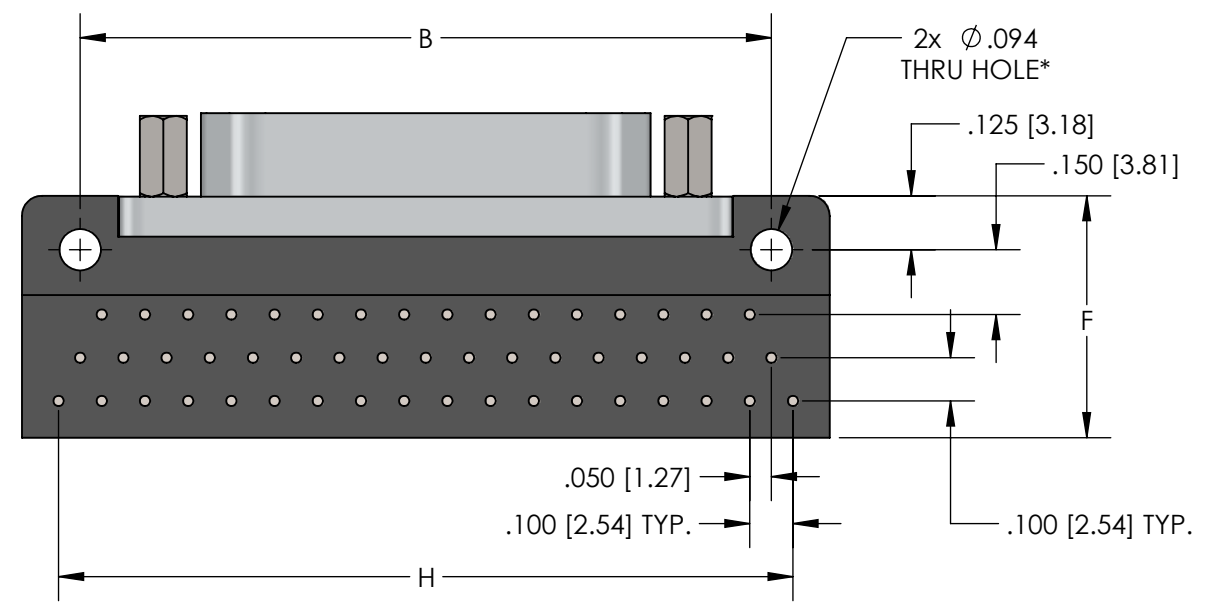

FRONT VIEW - PLUG (PINS)

FRONT VIEW - PLUG (SOCKETS)

FRONT VIEW - RECEPTACLE (SOCKETS)

FRONT VIEW - RECEPTACLE (PINS)

**BOTTOM VIEW - RECEPTACLE
SIZE 100**

**BOTTOM VIEW - RECEPTACLE
SIZE 9, 15, 21, 25, 31, AND 37**

*** THREADED INSERTS AVAILABLE IN PLACE OF THRU HOLES**

- #2-56 AVAILABLE ON SIZES 9 THRU 51-3
- #4-40 AVAILABLE ON SIZE 100

**BOTTOM VIEW - RECEPTACLE
SIZE 51-3**