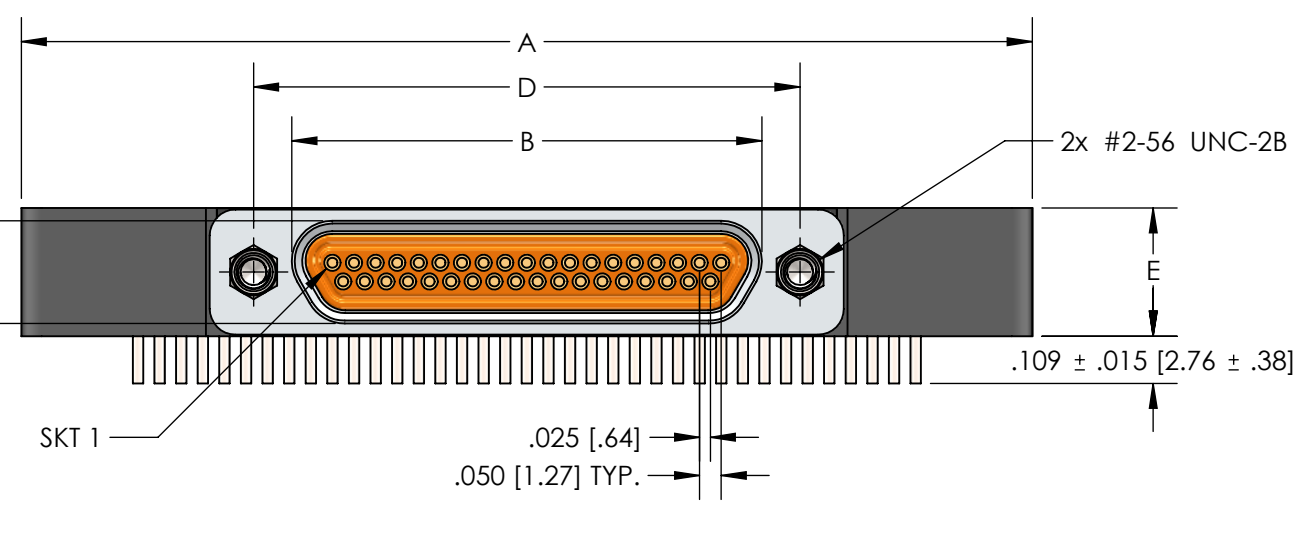

FRONT VIEW - PLUG (PINS)

FRONT VIEW - PLUG (SOCKETS)

FRONT VIEW - RECEPTACLE (SOCKETS)

FRONT VIEW - RECEPTACLE (PINS)

**BOTTOM VIEW - RECEPTACLE
SIZE 100**

**BOTTOM VIEW - RECEPTACLE
SIZE 9, 15, 21, 25, 31, AND 37**

*** THREADED INSERTS AVAILABLE IN PLACE OF THRU HOLES**

- #2-56 AVAILABLE ON SIZES 9 THRU 51-3
- #4-40 AVAILABLE ON SIZE 100

**BOTTOM VIEW - RECEPTACLE
SIZE 51-3**